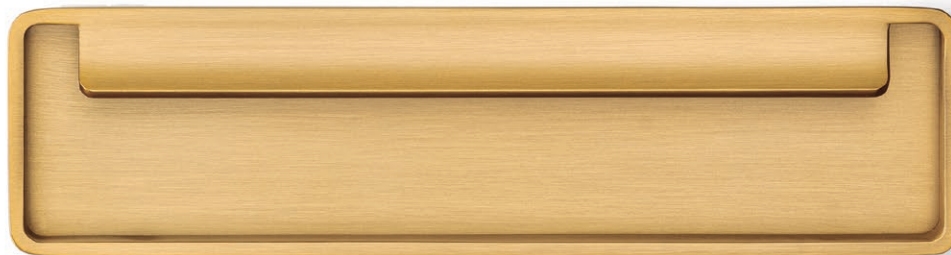

0542

FOLD

ZAMAK

Designer: Teruel-Paré

NEW!

Finishes
Acabados

Brushed nickel
Níquel cepillado

Brass
Latón

Matt white
Blanco mate

Matt black
Negro mate

0542

FOLD

ZAMAK

Designer: Teruel-Paré

NEW!

Finishes Acabados

Brushed nickel
Níquel cepillado

Brass
Latón

Matt white
Blanco mate

Matt black
Negro mate

←→ | o — o
174 mm 128 mm

0542

FOLD

ZAMAK