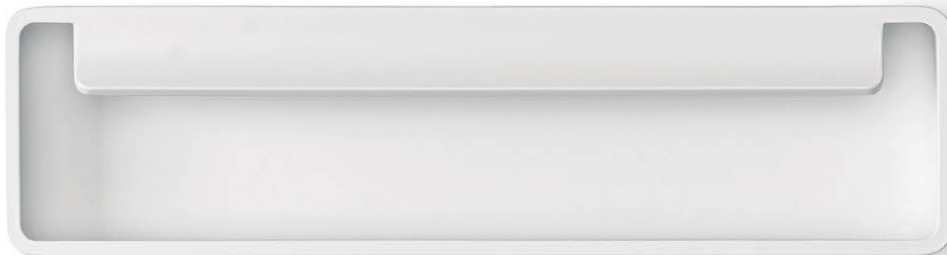

0542

FOLD

ZAMAK

Designer: Teruel-Paré

NEW!

Finishes
Acabados

Brushed nickel
Níquel cepillado

Brass
Latón

Matt white
Blanco mate

Matt black
Negro mate

0542

FOLD

ZAMAK

Designer: Teruel-Paré

NEW!

Finishes Acabados

Brushed nickel
Níquel cepillado

Brass
Latón

Matt white
Blanco mate

Matt black
Negro mate

←→ | o — o
174 mm 128 mm

0542

FOLD

ZAMAK